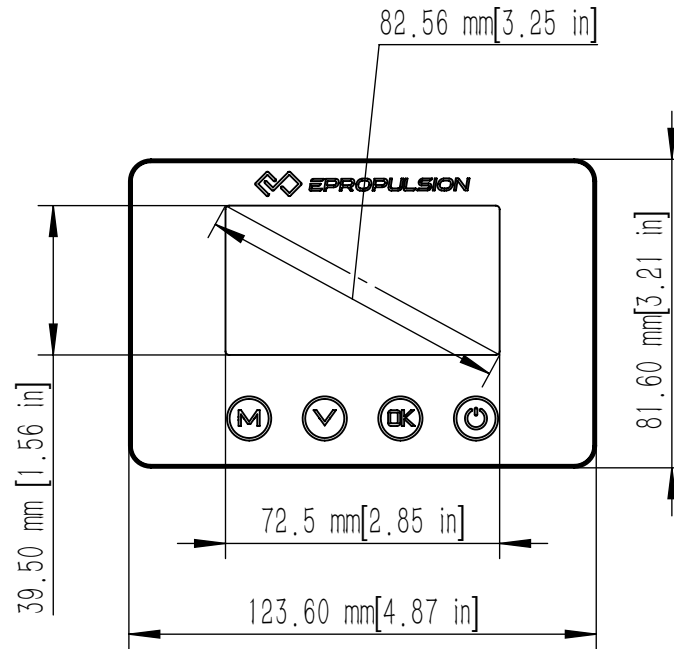

			
EVO Dual Remote Control			
Scale	1:3	Version	V1.0

			
Display Screen			
Scale	1:2	Version	V1.0