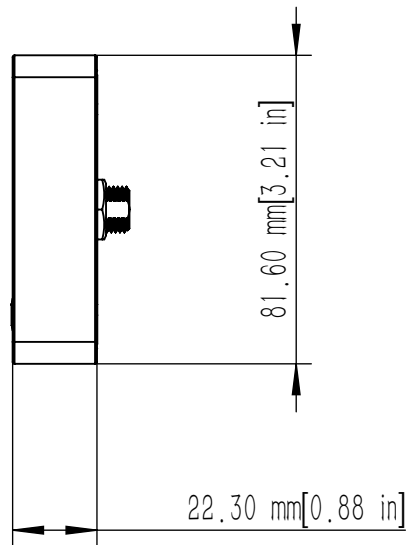

			
EVO Dual Remote Control			
Scale	1:3	Version	V1.0

			
Display Screen			
Scale	1:2	Version	V1.0